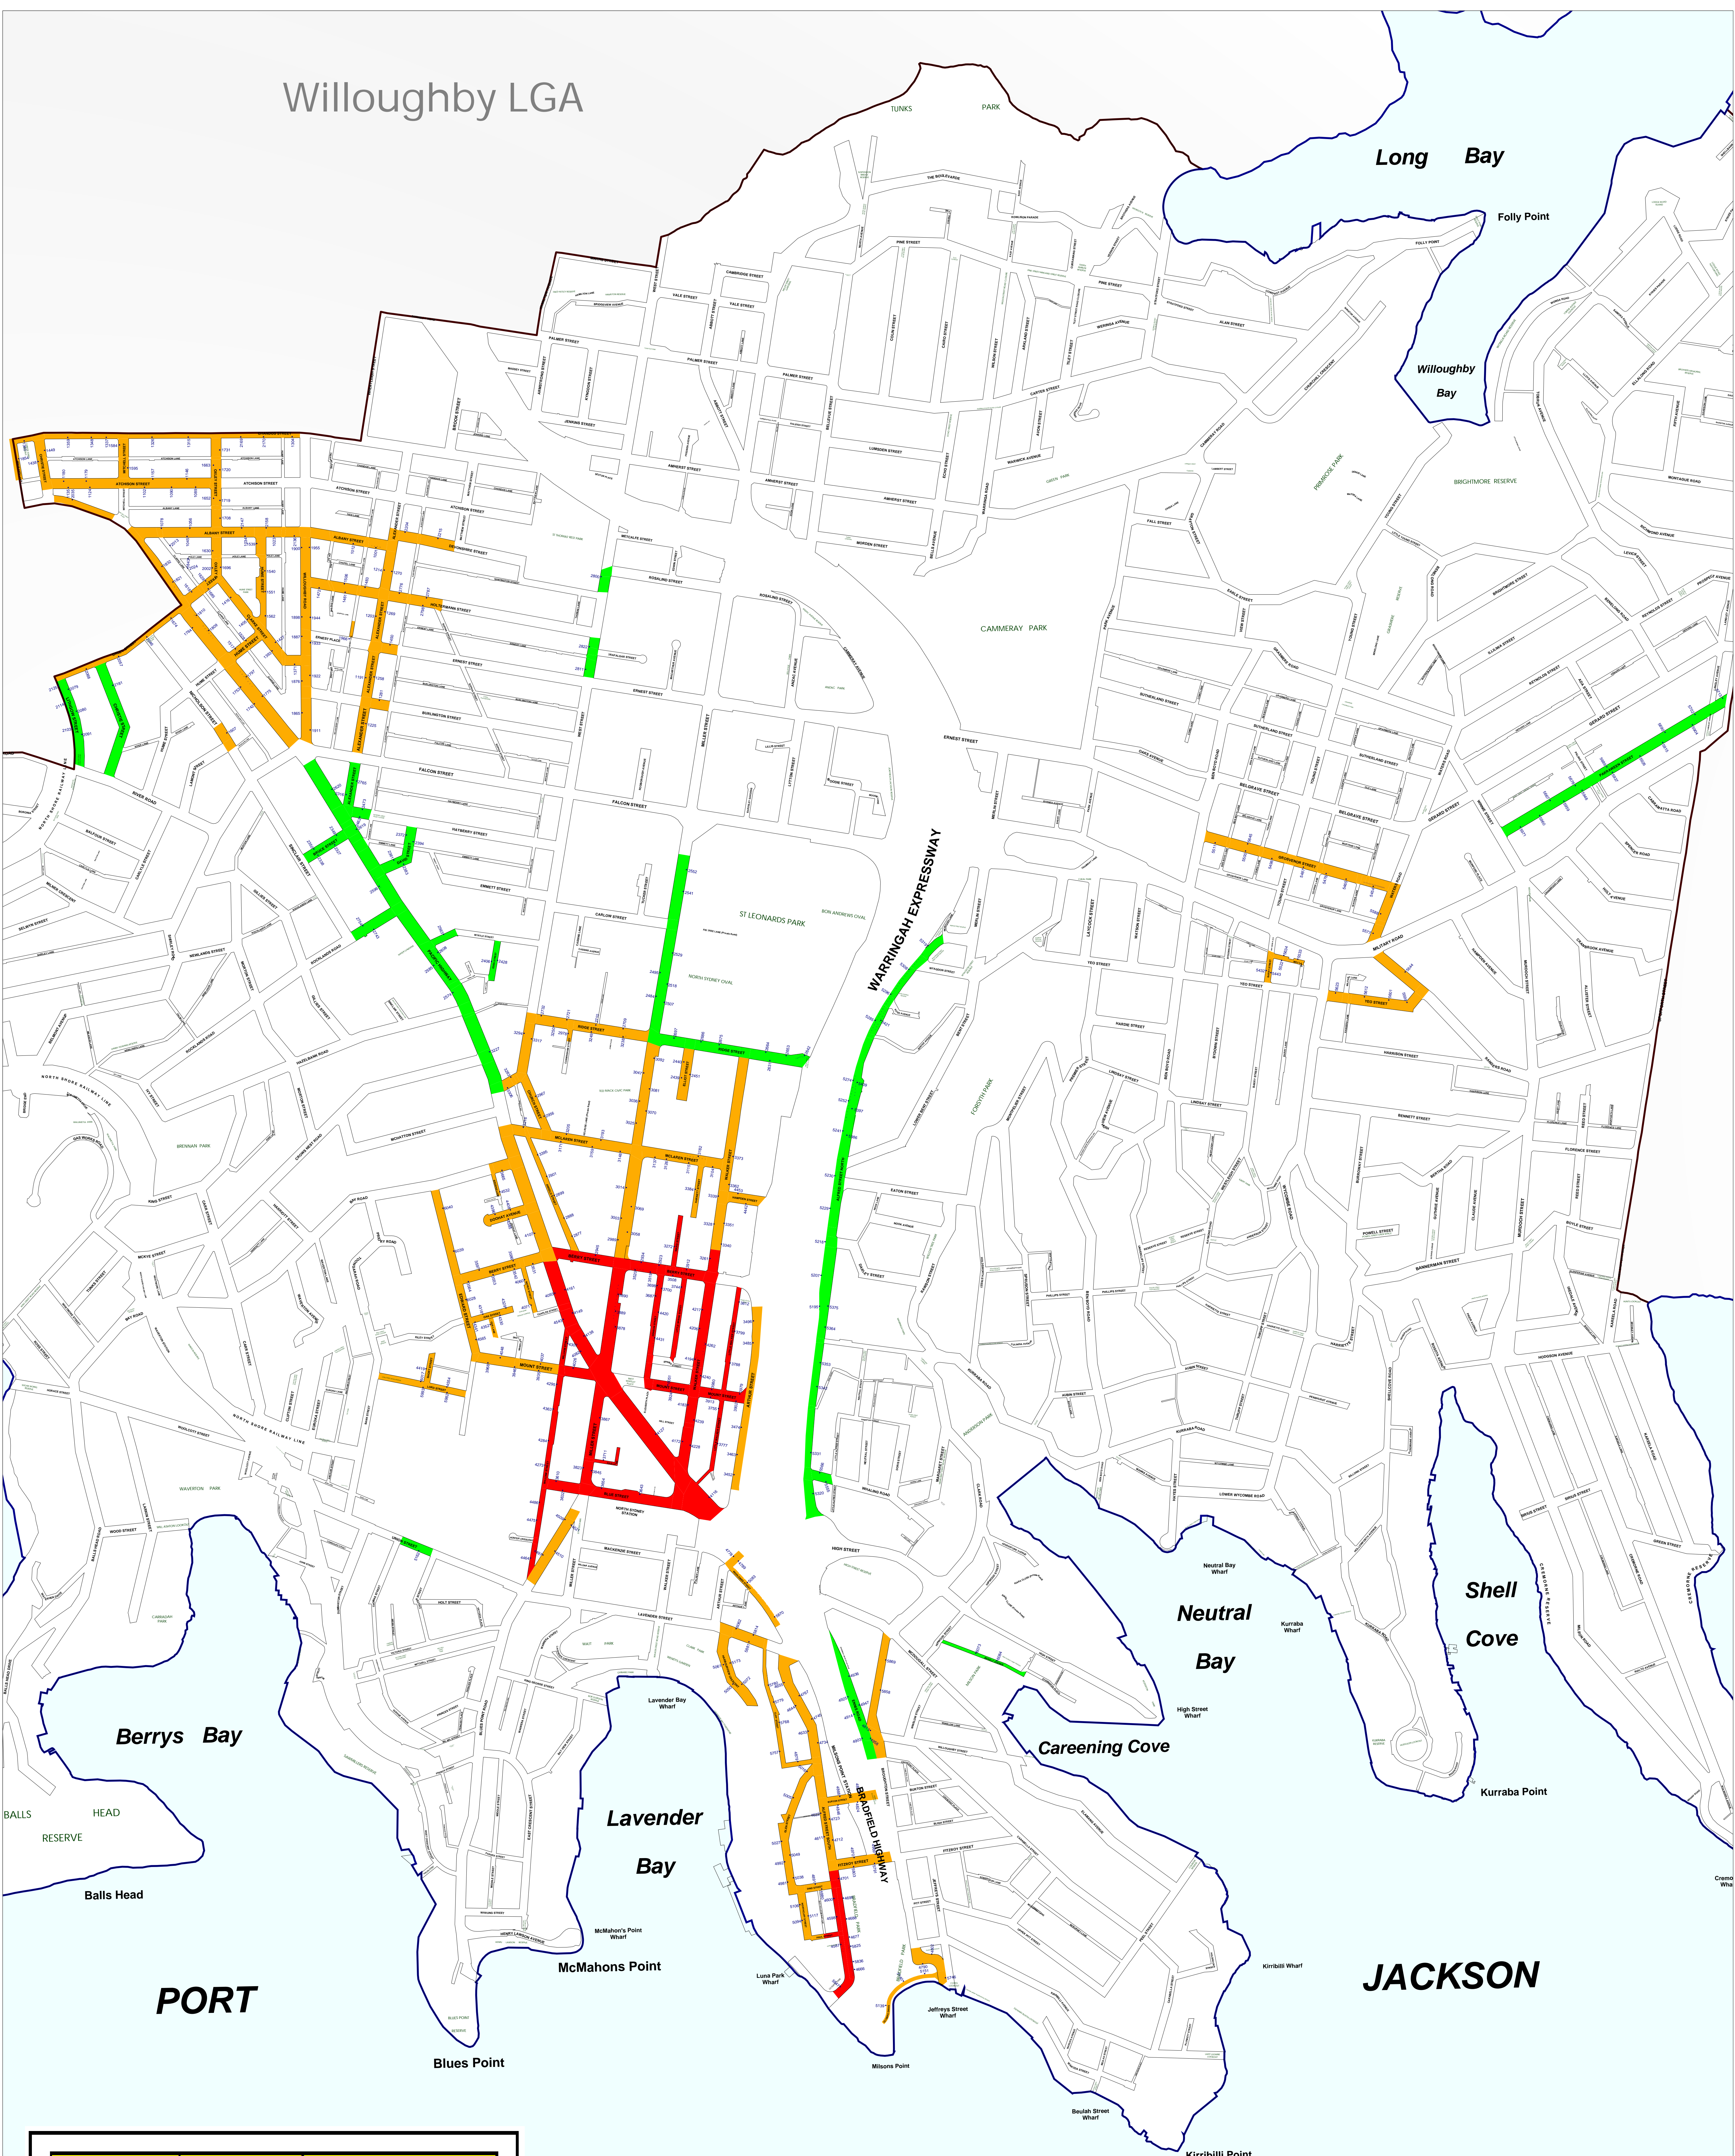

Willoughby LGA

Parking Meter Rates for 2023-2024		
Parking Demand Areas	Daytime Rate/hour	Evening Rate/hour
HIGH	\$8.40	\$4.60
MEDIUM	\$6.60	\$4.20
LOW	\$4.20	\$3.20

Note
 Parking for periods of less than 1 hour is available at a pro rata rate.
 Fees and charges was adopted by Council on 26 June 2023 (incl. GST)

PARKING METER RATES 2023-2024